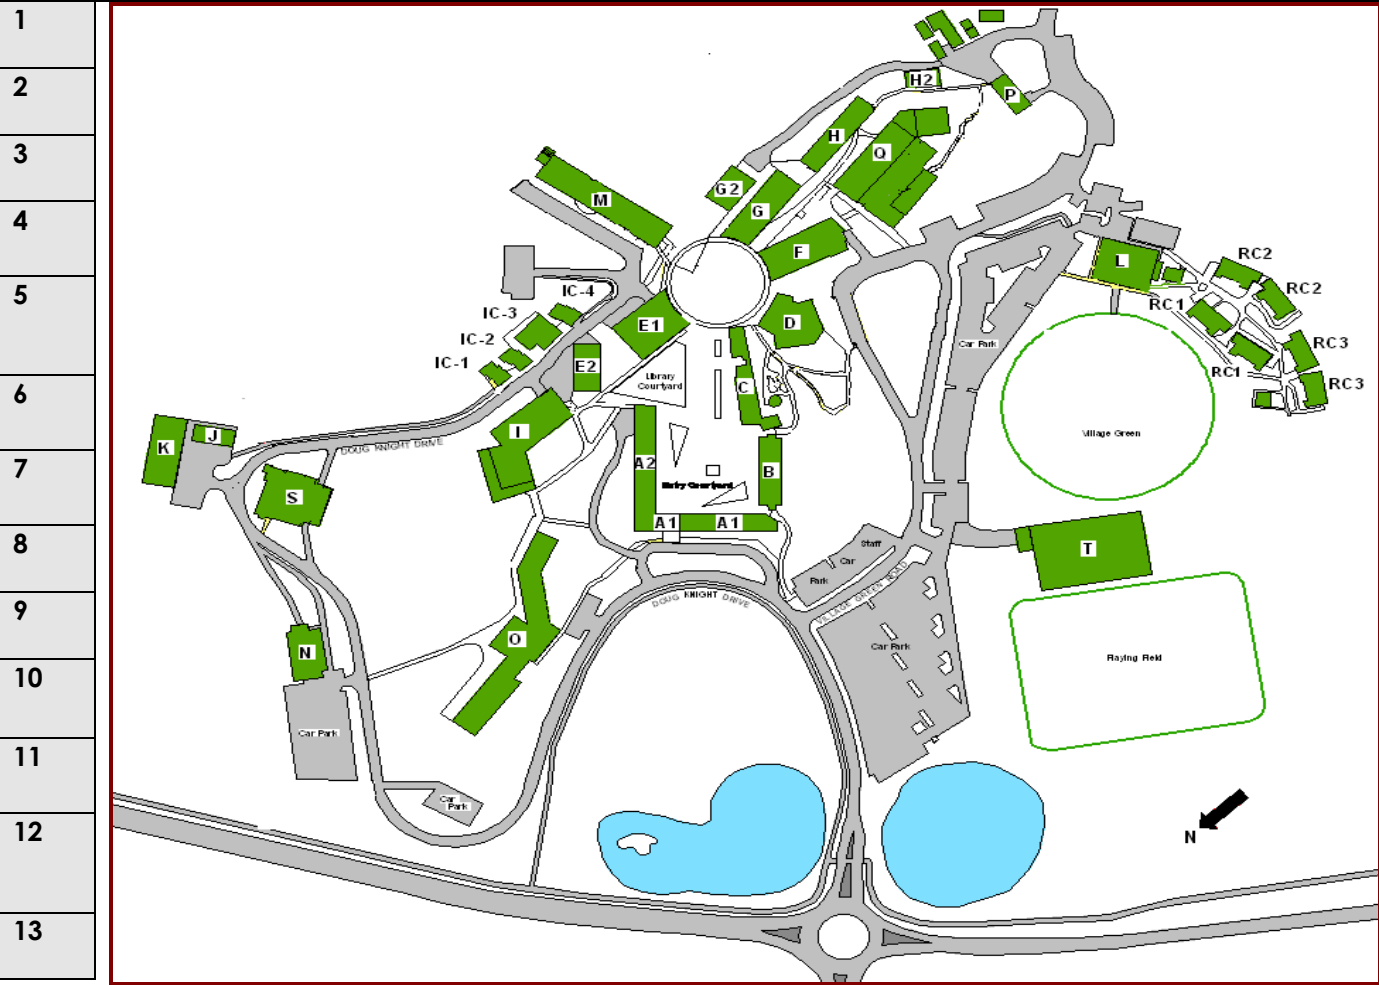

A	B	C	D	E	F	G	H	I	J
---	---	---	---	---	---	---	---	---	---

Coffs Harbour Education Campus

Legend

	Building Name	Map Ref		Building Name	Map Ref
A1	Administration	E8	J	Site Services	B6
A2	Computing	E7	K	Metal Fabrication	A7
B	LS and Staff Offices	F7	L	Multi Purpose Centre	I5
C	LS and Staff Offices	F6	M	SCU Student Services, Staff Offices, LS	E4
D	Lecture Theatre	F5	N	Engineering Workshops	B9
E1	Library	E5	O	Lecture Theatre, Staff Offices, LS	D10
E2	LS	D6	P	Rural Studies	H2
F	Student Services	F4	Q	Nursing	G3
G	Art and Technology	F4	R C	Residential College	J5
H	Sciences	F3	S	Automotive Workshop	B7
H2	Nursing	G2	T	Student Sport Centre	H8
I	Tourism and Hospitality	D6	IC	Innovation Centre	D5